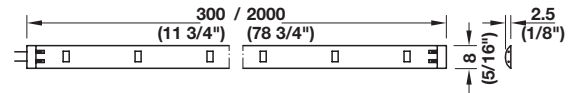

Flexible Strip Light

- Easy to install, flexible and requires very little space
- With self-adhesive backing; can be cut-to-size every 75 mm (3")
- Ideal for retrofitting

2

Loox

12 V System

W x H: 8 x 2.5 mm (5/16" x 1/8")

Material: Plastic; Color: white

Light Color	Length	Wattage	Number of LEDs	Lumen	Lumen per Watt	CRI	Item No.
5000 cool white	300 (11 3/4")	0.8	12	39	49	80	833.73.250
5000 cool white	2000 (78 3/4")	5.0	72	237	47	80	833.73.252
3200 warm white	300 (11 3/4")	.08	12	32	40	90	833.73.260
3200 warm white	2000 (78 3/4")	5.0	72	194	39	90	833.73.262

Interconnecting Lead

- For corner connections

Length	Item No.
50 (2")	833.74.713
500 (19 11/16")	833.74.772
1500 (59 11/16")	833.74.775

T-Connector

Length: 75 mm (3")
Wattage: 0.2
Number of LEDs: 3

Light Color	Item No.
5000 cool white	833.73.300
3200 warm white	833.73.310